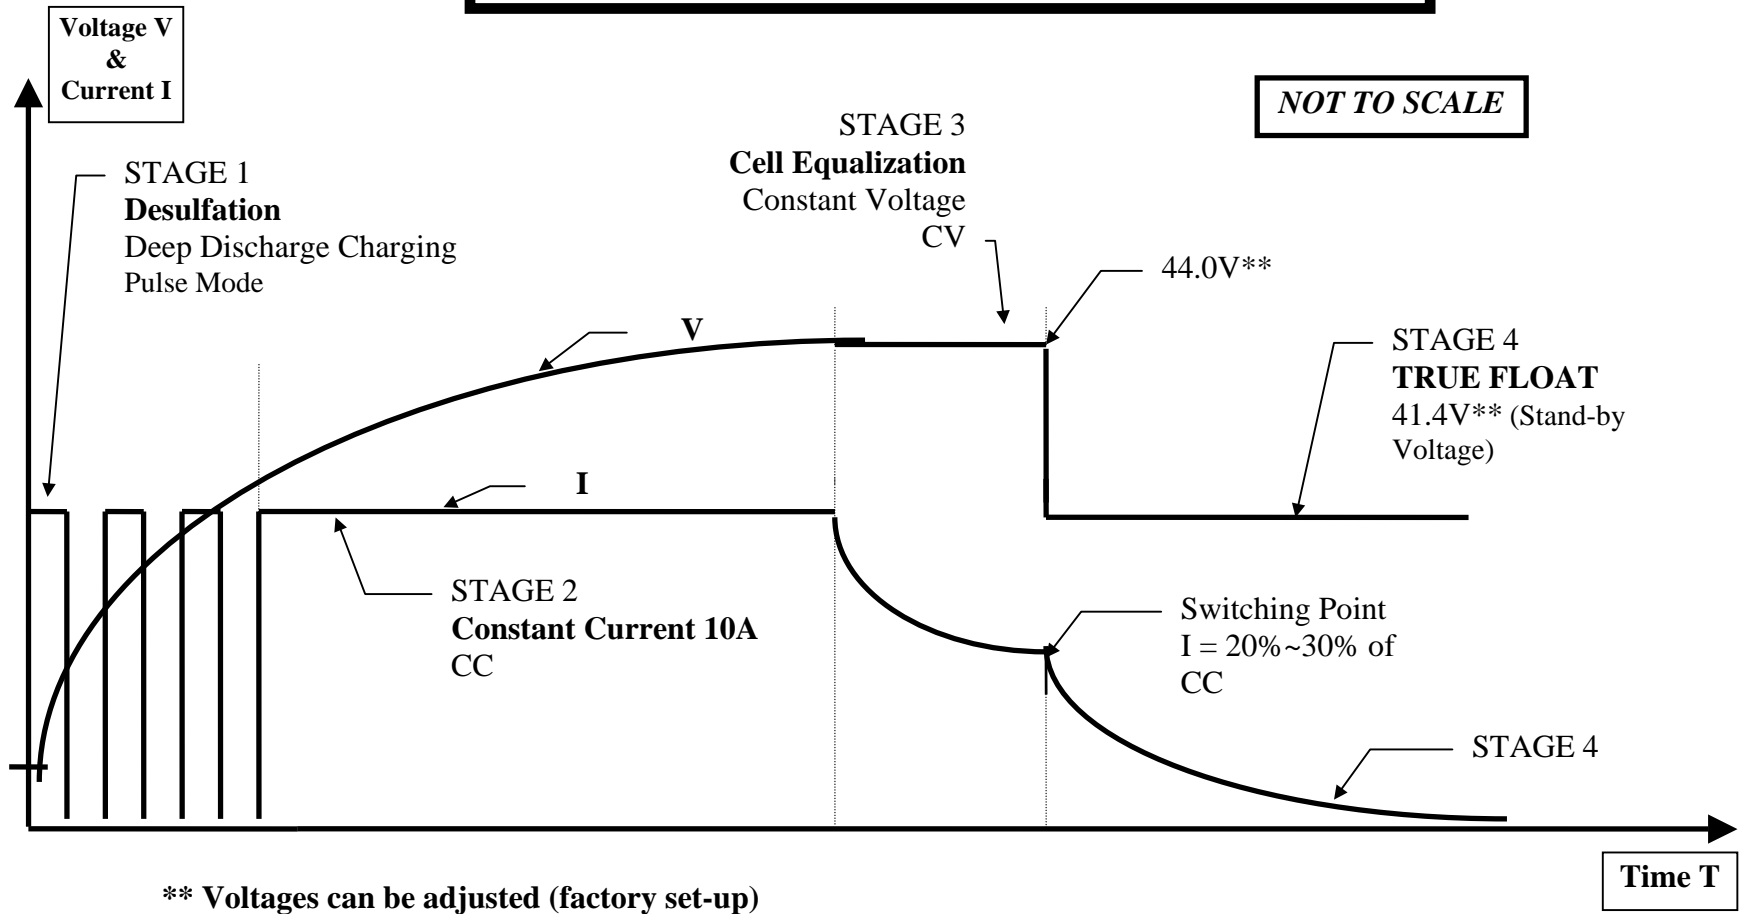

CHARGING CURVE MODEL 3620SR

SONEIL 36V/10A CHARGER

Ref: Curve3620SR.16Apr07