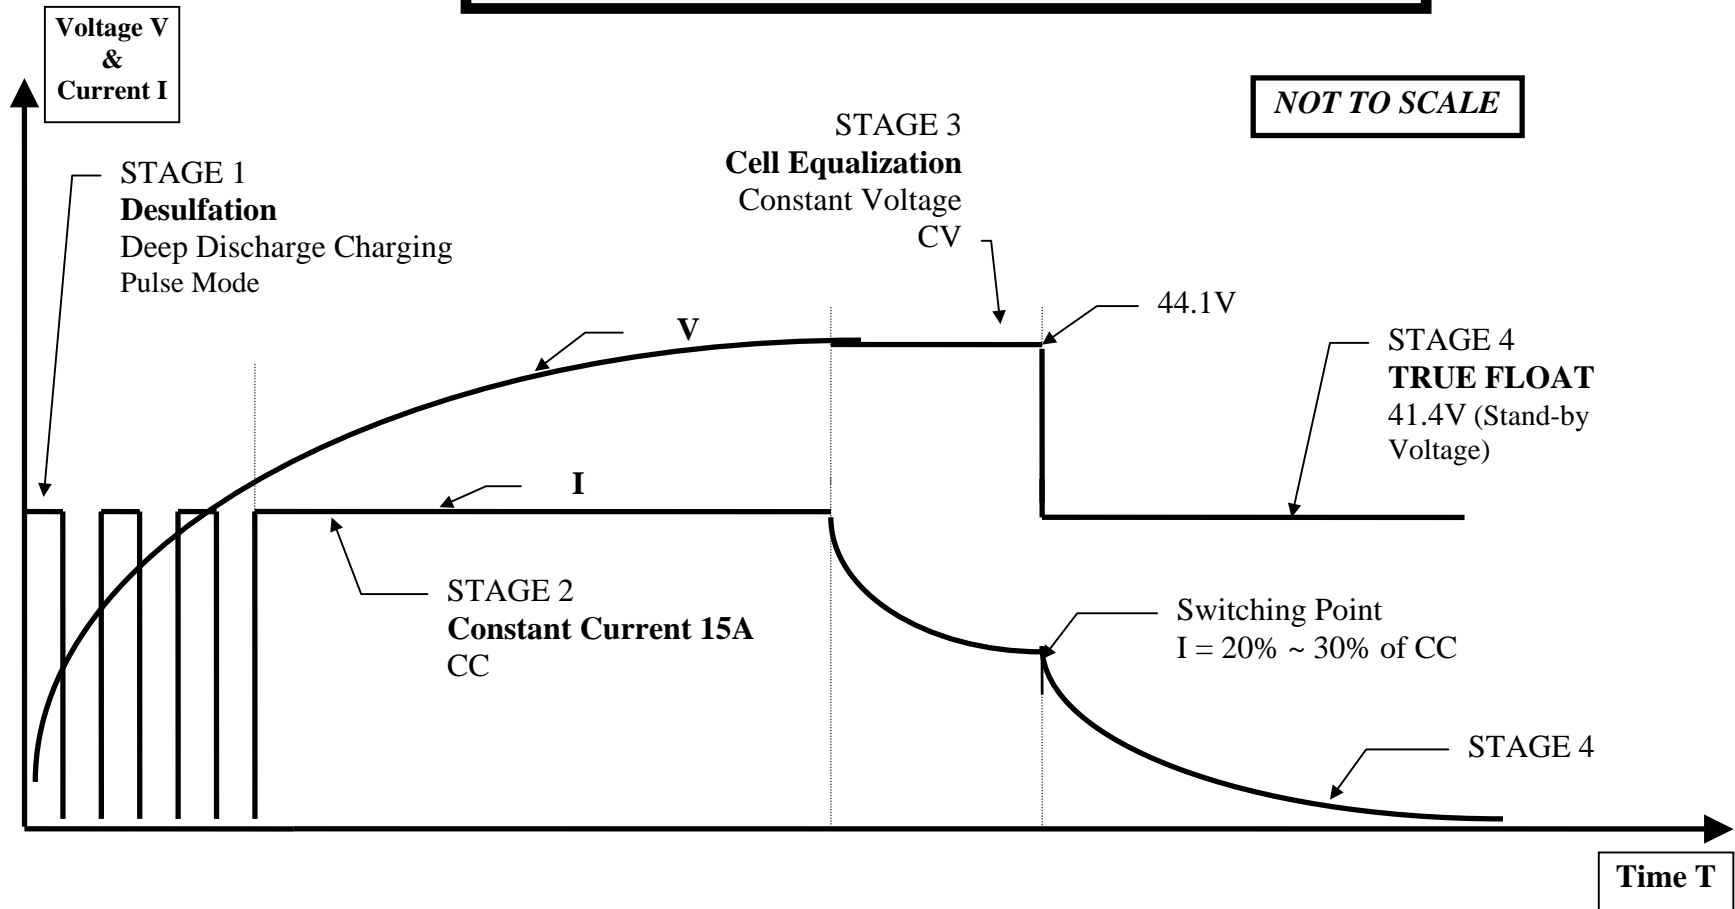

# CHARGING CURVE MODEL 3630SR

CANSAI 36V/15A CHARGER  
(15A CONSTANT CURRENT)

Ref: Curve3630SR.05-Feb-07