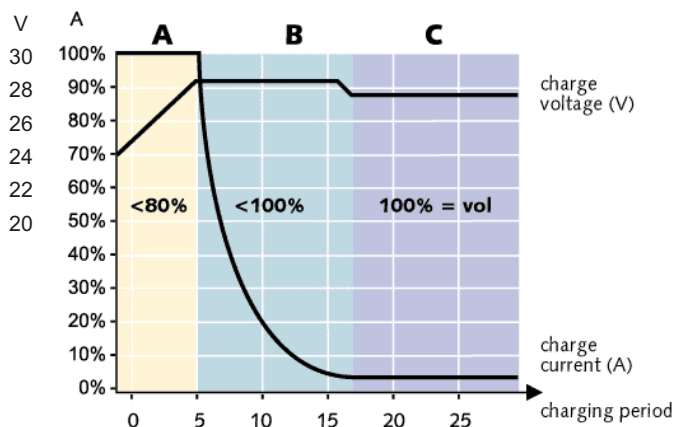

Status	Mode	Current	Voltage	Indicate LED
Stage 1 Bulk Charge	CC Mode	Rated $\pm 10\%$ Current	Increasing up to cut-off	RED Solid
Stage 2 Cell Equalization	CV Mode	Decreasing to 20% rated	Cut-off Volts ± 0.3 V	RED Solid
Stage 3 Float Charge	CV Mode	To Cover Loses	Float Volts ± 0.3V	GREEN Solid
Recharging Stage	CC Mode	Rated $\pm 10\%$ Current	Increasing	RED Solid

RANGE OF OTHER CHARGERS ARE AVAILABLE IN 12 / 24 / 36 / 48 VOLTS SYSTEMS FROM 0.5 A TO 120 A

ALSO LITHIUM BATTERY PACKS AND LITHIUM CHARGERS ARE AVAILABLE – STANDARD & CUSTOM

Specifications are subject to change without prior notice